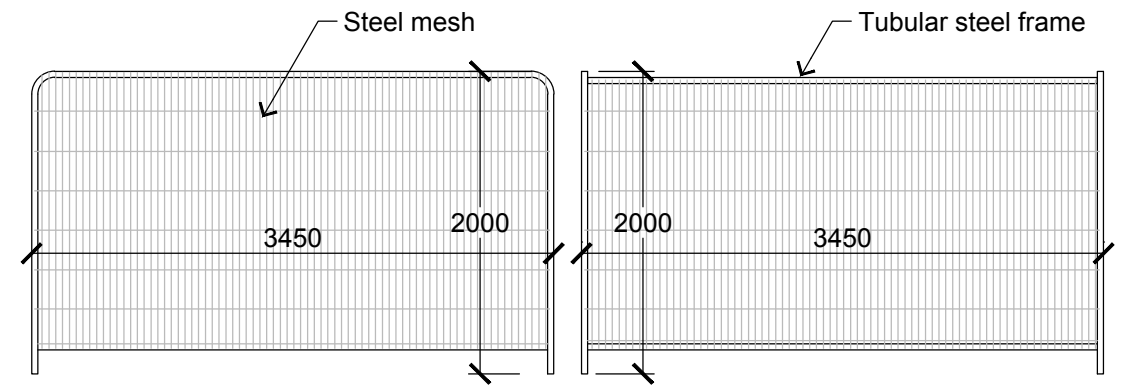

Deer Fence Image

Scale N.T.S.

Heras Fence Image

Scale N.T.S.

Deer Fence Detail

Scale 1:50

Heras Fence Detail

Scale 1:50