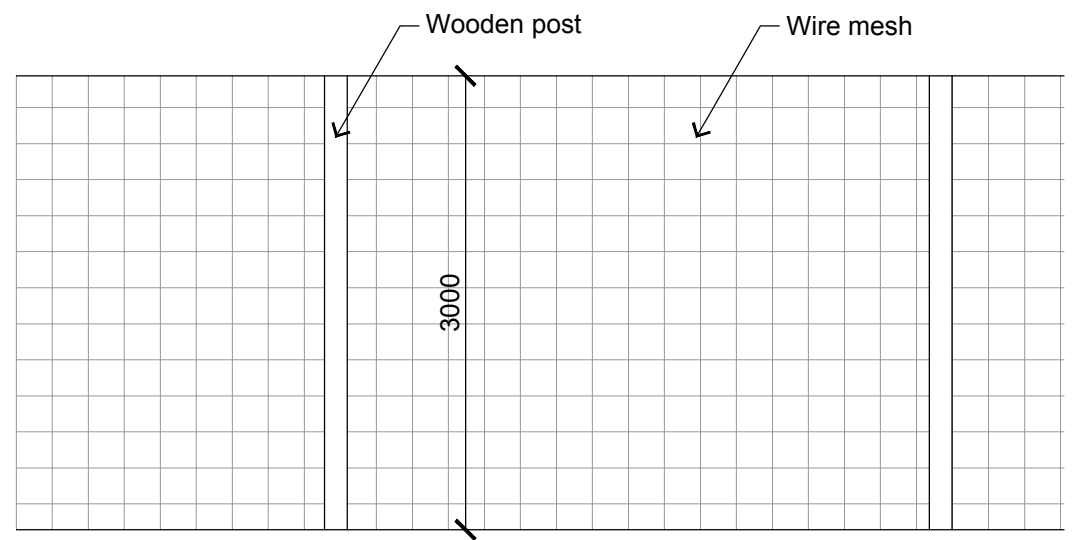

Deer Fence Image

Scale N.T.S.

Heras Fence Image

Scale N.T.S.

Deer Fence Detail

Scale 1:50

Heras Fence Detail

Scale 1:50